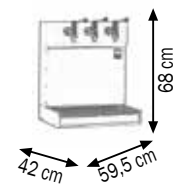

027-1340-C00

Art. 027-1340-C00

Oil bar dispenser

Composed by:

N. 3 Cocks with lever (Art.027-1348-000)

Removable basin for drops collection

Supporting grate

027-1340-C00 27,100 0,086 1