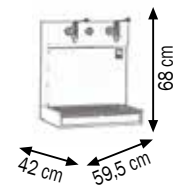

027-1340-B00

Art. 027-1340-B00

Oil bar dispenser

Composed by:

N. 2 Cocks with lever (Art.027-1348-000)

Removable basin for drops collection

Supporting grate

027-1340-B00 25,600 0,086 1

027-1340-C00

Art. 027-1340-C00

Oil bar dispenser

Composed by:

N. 3 Cocks with lever (Art.027-1348-000)

Removable basin for drops collection

Supporting grate

027-1340-C00 27,100 0,086 1