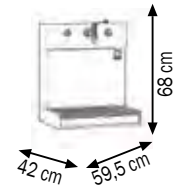

027-1340-000

Art. 027-1340-000

Oil bar dispenser

Composed by:

N. 1 Cock with lever (Art.027-1348-000)

Removable basin for drops collection

Supporting grate

027-1340-000 23,900 0,086 1

027-1340-B00

Art. 027-1340-B00

Oil bar dispenser

Composed by:

N. 2 Cocks with lever (Art.027-1348-000)

Removable basin for drops collection

Supporting grate

027-1340-B00 25,600 0,086 1

027-1340-C00

Art. 027-1340-C00

Oil bar dispenser

Composed by:

N. 3 Cocks with lever (Art.027-1348-000)

Removable basin for drops collection

Supporting grate

027-1340-C00 27,100 0,086 1