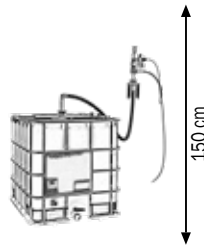

Art. 022-1880-000

Wall-fixing oil kit for IBC tanks 1000 l

Composed by:

- Art.020-1198-000 Air-operated oil pump **ratio=5:1 28 l/min**
- Art.014-1048-000 Regulator with filter and air lubricator 1/4"
- Art.025-1265-000 Wall-fixing bracket
- Art.025-1268-125 Ø 42 mm suction tube 1250 mm length
- Art.025-1262-000 Ø 42 mm threaded ring
- Art.910-0600-020 Flexible hose Ø 25 2,0 m length
- Art.B27-1132-035 N.2 stainless steel screw clamps 32-35 mm
- Art.906-0434-008 1SC 1/2" hose F90° - F 0,8 m length
- Art.902-0202-020 R6 5/16" Hose 1/4" M-F 2,0 m length
- Art.F96-0100-404 Nipple 1/2" M-1/2" M
- Art.025-1267-000 Tank-fixing bracket

The tank is not included in the oil kit

Art. 022-1882-000

Wall-fixing oil kit for IBC tanks 1000 l

Composed like Art.022-1880-000 but with:

- Art.020-1188-000 Air-operated oil pump **ratio=3:1 30 l/min**

022-1880-000	25,600	0,031	3	
022-1882-000	25,400	0,031	3	

Art. 022-1884-000

Wall-fixing HIGH DELIVERY oil kit for IBC tanks 1000 l

Composed by:

- Art.020-1180-000 Air-operated oil pump **ratio=5:1 35 l/min**
- Art.014-1048-B00 Regulator with filter and air lubricator 1/2"
- Art.025-1265-000 Wall-fixing bracket
- Art.025-1268-125 Ø 42 mm suction tube 1250 mm length
- Art.025-1262-000 Ø 42 mm threaded ring
- Art.910-0600-020 Flexible hose Ø 25 2,0 m length
- Art.B27-1132-035 N.2 stainless steel screw clamps 32-35 mm
- Art.906-0535-008 1SC 3/4" hose F90° - F 0,8 m length
- Art.902-0404-020 R6 1/2" Hose 1/2" M-F 2,0 m length
- Art.F96-0100-505 Nipple 3/4" M-3/4" M
- Art.025-1267-000 Tank-fixing bracket

The tank is not included in the oil kit

Art. 022-1886-000

Wall-fixing HIGH DELIVERY oil kit for IBC tanks 1000 l

Composed like Art.022-1884-000 but with:

- Art.020-1176-000 Air-operated oil pump **ratio=3:1 40 l/min**

022-1884-000	31,200	0,031	3	
022-1886-000	31,400	0,031	3