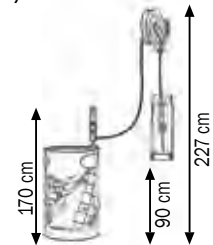

## Art. 022-1301-000

Wall-fixing oil kit for drums of 180-220 l

Composed by:

Art.020-1195-000 Air-operated oil pump **ratio=3:1 30 l/min**

Art.071-1206-410 Swiveling hose reel with 1SC 1/2" hose 10,0 m l

Art.906-0424-015 1SC 1/2" hose F-F 1,5 m length

## Art. 022-1300-000

Wall-fixing oil kit for drums of 180-220 l

Composed like Art.022-1301-000 but with:

Art.020-1205-000 Air-operated oil pump **ratio=5:1 28 l/min**

				
<b>022-1301-000</b>		33,800	0,164	4
<b>022-1300-000</b>		34,000	0,164	4