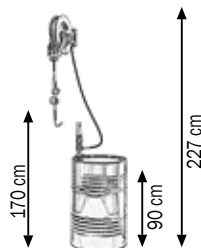

Art. 022-1301-A10

Wall-fixing oil kit for drums of 180-220 l

Composed by:

- Art.020-0995-000 Air-operated oil pump ratio=3:1 30 l/min
- Art.070-1206-410 Fixed hose reel with 1SC 1/2" hose 10,0 m l
- Art.906-0424-015 1SC 1/2" hose F-F1,5 m length
- Art.024-1233-C00 Oil digital dispensing nozzle

Art. 022-1301-A15

Wall-fixing oil kit for drums of 180-220 l

Composed like Art.022-1301-A10 but with:

- Art.070-1306-415 Fixed hose reel with 1SC 1/2" hose 15,0 m l

022-1301-A10	25,700	0,127	3	
022-1301-A15	30,900	0,137	3	

022-1301-A10

Art. 022-1301-C10

Wall-fixing oil kit for drums of 180-220 l

Composed by:

- Art.020-0995-000 Air-operated oil pump ratio=3:1 30 l/min
- Art.074-4506-410 Fixed closed hose reel with 1SC 1/2" hose 10,0 m l
- Art.906-0424-015 1SC 1/2" hose F-F 1,5 m length
- Art.024-1233-C00 Oil digital dispensing nozzle

Art. 022-1301-C15

Wall-fixing oil kit for drums of 180-220 l

Composed like Art.022-1301-C10 but with:

- Art.074-4506-415 Fixed closed hose reel with 1SC 1/2" hose 15,0 m l

022-1301-C10	34,500	0,127	3	
022-1301-C15	37,600	0,137	3	