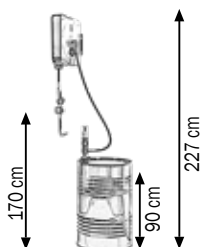

Art. 022-1301-A10

Wall-fixing oil kit for drums of 180-220 l

Composed by:

- Art.020-0995-000 Air-operated oil pump ratio=3:1 30 l/min
- Art.070-1206-410 Fixed hose reel with 1SC 1/2" hose 10,0 m l
- Art.906-0424-015 1SC 1/2" hose F-F1,5 m length
- Art.024-1233-C00 Oil digital dispensing nozzle

Art. 022-1301-A15

Wall-fixing oil kit for drums of 180-220 l

Composed like Art.022-1301-A10 but with:

- Art.070-1306-415 Fixed hose reel with 1SC 1/2" hose 15,0 m l

022-1301-A10	25,700	0,127	3	
022-1301-A15	30,900	0,137	3	

022-1301-A10

Art. 022-1301-C10

Wall-fixing oil kit for drums of 180-220 l

Composed by:

- Art.020-0995-000 Air-operated oil pump ratio=3:1 30 l/min
- Art.074-4506-410 Fixed closed hose reel with 1SC 1/2" hose 10,0 m l
- Art.906-0424-015 1SC 1/2" hose F-F 1,5 m length
- Art.024-1233-C00 Oil digital dispensing nozzle

Art. 022-1301-C15

Wall-fixing oil kit for drums of 180-220 l

Composed like Art.022-1301-C10 but with:

- Art.074-4506-415 Fixed closed hose reel with 1SC 1/2" hose 15,0 m l

022-1301-C10	34,500	0,127	3	
022-1301-C15	37,600	0,137	3	