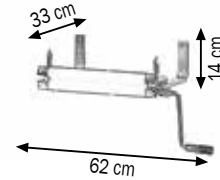

Art. 054-1556-000

Wall-mounted leather squeezer

With galvanized support angle brackets

054-1556-000 8,700 0,040 1

These articles are essential in car washings in order to make it easy and improve the drying of vehicles with leather or synthetics cloths.

Art. 055-1560-000

Washing collector with wheeled tank 65 l

Collector capacity 50 l with removable lid

Tank capacity 65 l

Max pressure use 0,5 bar

Equipped with:

Filter and grate of decantation

Blowing nozzle with spiral hose

Brush with nylon bristles with 1,5 m length pvc hose

055-1560-000 43,100 0,300 2

Art. 057-1563-000

Brush with nylon bristles for washing collector

For the washing of mechanical parts and items in general. The air-operated working at low pressure (max 0,5 bar) allows the washing with brush with continuous flux, or the washing of the items plunged in the liquid directly in the tank. For a correct use, spill 48-52 l of detergent liquid. The lid can be removed and so it is possible to work better.

WARNING!

Do not use inflammable or corrosive liquids or substances that emanate toxic vapors.

Use exclusively specific chemical products for the washing of mechanical parts, to use only according to regulation furnished by the manufacturer.