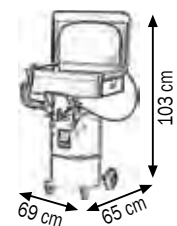

## Art. 055-1560-000

Washing collector with wheeled tank 65 l

Collector capacity 50 l with removable lid

Tank capacity 65 l

Max pressure use 0,5 bar

Equipped with:

Filter and grate of decantation

Blowing nozzle with spiral hose

Brush with nylon bristles with 1,5 m length pvc hose

055-1560-000 43,100 0,300 2

057-1563-000