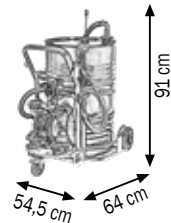

Art. 042-1500-170

Wheeled kit with air-operated diaphragm pump for suction-transfer oil

Equipped with:

- Art.028-A170-AB1 Diaphragm pump of aluminium **R=1:1** 1" 170 l/min
- Art.030-1398-000 3-wheels trolley for drums of 180-220 l
- Art.F96-0800-006 4 ways evacuation valve F1"
- Art.F96-0100-604 Nipple 1" 1/2" BSP
- Art.F96-0100-606 Nipple 1" 1" BSP
- Art.R18-1250-006 n3 stainless steel connection 90° M-F 1"
- Art.R18-0803-256 n3 Rubber connection M 1" Ø 25mm
- Art.044-1479-A00 Probe holder fitting with lever valve
- Art.044-1485-000 Flexible probe Ø 8 l 800 mm
- Art.044-1502-000 Flexible probe Ø 12 l 800 mm
- Art.044-1505-000 Probe holder tube
- Art.025-1270-094 Suction kit flex hose 2 m + threaded
- Art.906-0404-030 1SC 1/2" hose M-F 3,0 m length
- Art.911-0500-011 Spiral suction hose 20x25 1,10 m length
- Art.B27-1120-032 n2 stainless steel hose clamp 20x32 mm

042-1500-170

			
042-1500-170	50,900	0,230	3

Ø 370-420 mm

Art. 042-1510-110

Wheeled kit with air-operated diaphragm pump for suction-transfer oil

Equipped with:

- Art.028-A110-AB1 Diaphragm pump of aluminium **R=1:1** 1" 110 l/min
- Art.030-1405-000 4-wheels trolley for drums of 180/220 l
- Art.042-0005-001 Bracket support pumps and hose reel 773x185 mm
- Art.070-1206-410 Hose reel with 1SC 1/2" hose 10,0 m length
- Art.F96-0800-006 4 ways evacuation valve F1"
- Art.F96-0100-604 Nipple 1" 1/2" BSP
- Art.F96-0100-605 Nipple 1" 3/4" BSP
- Art.R18-1250-006 n3 stainless steel connection 90° M-F 1"
- Art.R18-0803-256 n2 Rubber connection M 1" Ø 25mm
- Art.044-1479-A00 Probe holder fitting with lever valve
- Art.044-1485-000 Flexible probe Ø 8 l 800 mm
- Art.044-1502-000 Flexible probe Ø 12 l 800 mm
- Art.044-1505-000 Probe holder tube
- Art.025-1270-094 Suction kit flex hose 2 m + threaded
- Art.906-0424-010 1SC 1/2" hose F-F 1,0 m length
- Art.911-0500-011 Spiral suction hose 20x25 1,10 m length
- Art.B27-1120-032 n2 stainless steel hose clamp 20x32 mm