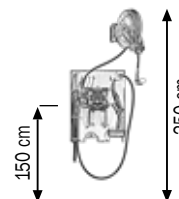

042-1417-000

042-1417-000 12,700 0,072 1

Art. 042-1415-000

Aspirators with wall-fixing air-operated diaphragm pump for exhausted oil

Composed by:

- Art.028-A110-AB1 Aluminium diaphragm pump **R= 1:1 110 l/min**
Equipped with the flow rate adjuster and the vacuum gauge
- Art.025-1266-001 Wall-fixing bracket
- Art.042-5805-010 Wall plate with drip tray
- Art.071-1206-410 Swiveling hose reel with 1SC 1/2" hose 10m length
- Art.044-1479-A00 Probe holder fitting with lever valve
- Art.044-1479-000 Set 10 standard probes
- Art.044-1498-000 Probe Ø 12 mm
- Art.044-1505-000 Wall-fixing holder for probes
- Art.F96-0100-504 n2 Nipple 3/4" BSP-1/2" BSP
- Art.906-0424-015 1SC 1/2" hose F-F 1,5m length
- Art.906-0404-040 1SC 1/2" hose M-F 4 m length
- Art.024-1232-F00 Oil dispensing nozzle with flexible end

042-1415-000

042-1415-000 47,000 0,100 4

Art. 042-1416-000

Aspirators support with air-operated diaphragm pump for exhausted oil

Composed by:

- Art.023-1968-001 Service support
- Art.028-A110-AB1 Aluminium diaphragm pump **R= 1:1 110 l/min**
Equipped with the flow rate adjuster and the vacuum gauge
- Art.025-1266-001 Wall-fixing bracket
- Art.071-1206-410 Swiveling hose reel with 1SC 1/2" hose 10m length
- Art.044-1479-A00 Probe holder fitting with lever valve
- Art.044-1479-000 Set 10 standard probes
- Art.044-1498-000 Probe Ø 12 mm
- Art.044-1505-000 Wall-fixing holder for probes
- Art.F96-0100-504 n2 Nipple 3/4" BSP-1/2" BSP
- Art.906-0424-015 1SC 1/2" hose F-F 1,5m length
- Art.906-0404-040 1SC 1/2" hose M-F 4 m