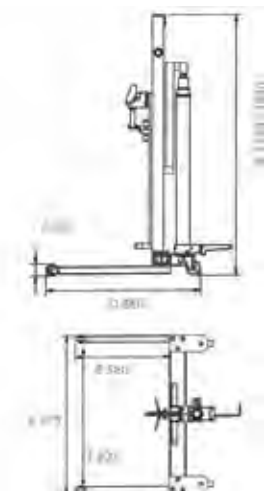

030-1407-000

Art. 030-1407-000
Special trolley for drums of 180/220 l
Equipped with:
2 pneumatic wheels \varnothing 380 mm

			
030-1407-000	23,200	0,390	1

030-1408-000

Art. 030-1408-000
Hydraulic lift trolley for drums of 180/220 l
Equipped with:
Hydraulic pedal pump
Collet self-locking
2 fixed wheels \varnothing 80 mm
2 swivelling wheels \varnothing 125 mm

			
030-1408-000	53,500	0,095	1

Technical Data		030- 1408-000
Piston stroke	mm	650
Max delivery	kg	250
Dimensions A	mm	1340/1840
Dimensions B	mm	580
Dimensions C	mm	80
Dimensions D	mm	880
Dimensions E	mm	975
Dimensions F	mm	825

Lift trolleys for drums suitable for the substitution of drums up to 220kg on the tanks of dump. It's easy, effortless and can be used by only one person.