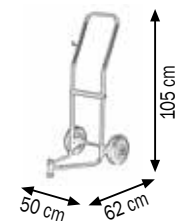

TROLLEYS FOR TRANSPORT OF OIL, GREASE AND SIMILAR DRUMS

030-1392-000

Art. 030-1392-000
Trolley for 16-60 Kg drums
Equipped with:
2 wheels Ø 150 mm
Band for fixing drums
Adjustable base

030-1392-000 6,000 0,051 1

030-1393-000

Art. 030-1393-000
Trolley for 16-30 Kg drums
Equipped with:
2 pneumatic wheels Ø 220 mm
Band for fixing drums
Base dimension 350 x 240 mm

030-1393-000 7,700 0,051 1

030-1394-000

Art. 030-1394-000
Trolley for 50-60 Kg drums
Equipped with:
2 pneumatic wheels Ø 220 mm
Band for fixing drums
Base dimension 400 x 300 mm

030-1394-000 7,900 0,072 1

030-1395-000

Art. 030-1395-000
Trolley for 50-60 Kg drums
Equipped with:
2 fixed wheels Ø 125 mm
2 swivelling wheels Ø 60 mm
Base dimension 410 x 410 mm

030-1395-000 13,600 0,072 1