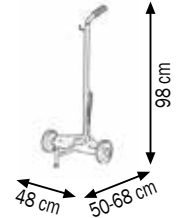

TROLLEYS FOR TRANSPORT OF OIL, GREASE AND SIMILAR DRUMS

030-1392-000

Art. 030-1392-000
Trolley for 16-60 Kg drums
Equipped with:
2 wheels Ø 150 mm
Band for fixing drums
Adjustable base

030-1392-000 6,000 0,051 1

030-1393-000

Art. 030-1393-000
Trolley for 16-30 Kg drums
Equipped with:
2 pneumatic wheels Ø 220 mm
Band for fixing drums
Base dimension 350 x 240 mm

030-1393-000 7,700 0,051 1

030-1394-000

Art. 030-1394-000
Trolley for 50-60 Kg drums
Equipped with:
2 pneumatic wheels Ø 220 mm
Band for fixing drums
Base dimension 400 x 300 mm

030-1394-000 7,900 0,072 1

030-1395-000

Art. 030-1395-000
Trolley for 50-60 Kg drums
Equipped with:
2 fixed wheels Ø 125 mm
2 swivelling wheels Ø 60 mm
Base dimension 410 x 410 mm

030-1395-000 13,600 0,072 1

Modular and varnished trolleys, advised for the transport of drums (oil – grease - similar) of 16<60 Kg in work places.