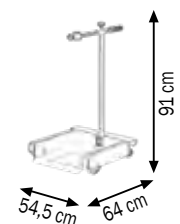

030-1393-000

Art. 030-1393-000
Trolley for 16-30 Kg drums
Equipped with:
2 pneumatic wheels Ø 220 mm
Band for fixing drums
Base dimension 350 x 240 mm

030-1393-000 7,700 0,051 1

030-1394-000

Art. 030-1394-000
Trolley for 50-60 Kg drums
Equipped with:
2 pneumatic wheels Ø 220 mm
Band for fixing drums
Base dimension 400 x 300 mm

030-1394-000 7,900 0,072 1

030-1395-000

Art. 030-1395-000
Trolley for 50-60 Kg drums
Equipped with:
2 fixed wheels Ø 125 mm
2 swivelling wheels Ø 60 mm
Base dimension 410 x 410 mm

030-1395-000 13,600 0,072 1