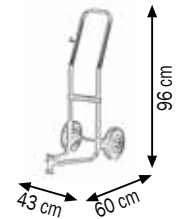

TROLLEYS FOR TRANSPORT OF OIL, GREASE AND SIMILAR DRUMS

030-1392-000

Art. 030-1392-000
Trolley for 16-60 Kg drums
Equipped with:
2 wheels Ø 150 mm
Band for fixing drums
Adjustable base

030-1392-000 6,000 0,051 1

030-1393-000

Art. 030-1393-000
Trolley for 16-30 Kg drums
Equipped with:
2 pneumatic wheels Ø 220 mm
Band for fixing drums
Base dimension 350 x 240 mm

030-1393-000 7,700 0,051 1

030-1394-000

Art. 030-1394-000
Trolley for 50-60 Kg drums
Equipped with:
2 pneumatic wheels Ø 220 mm
Band for fixing drums
Base dimension 400 x 300 mm

030-1394-000 7,900 0,072 1

030-1395-000

Art. 030-1395-000
Trolley for 50-60 Kg drums
Equipped with:
2 fixed wheels Ø 125 mm
2 swivelling wheels Ø 60 mm
Base dimension 410 x 410 mm

030-1395-000 13,600 0,072 1

Modular and varnished trolleys, advised for the transport of drums (oil – grease - similar) of 16<60 Kg in work places.