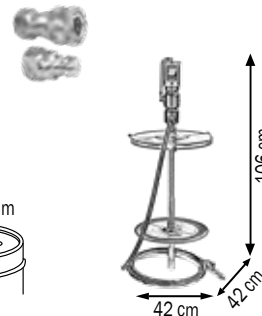

Art.906-0404-040 1SC 1/2" hose L. 4,0 m

Art.R30-0400-004 Ball valve F-F 1/2"

Art.F96-0100-402 Steel znt nipple M 1/2" BSP-M 1/4" BSP

Art.F96-0500-002 Quick coupler F 1/4"

Art.F96-0502-002 Quick coupler M 1/4"

			
013-1155-050	13,000	0,079	1

013-1155-200

Art. 013-1155-200

Grease transfer kit for drums 180-220 kg

Composed by:

Art.010-1040-000 Air-operated grease pump **R=14:1**

Art.014-1056-030 Lid Ø 600 mm

Art.014-1066-030 Follower plate Ø 590 mm