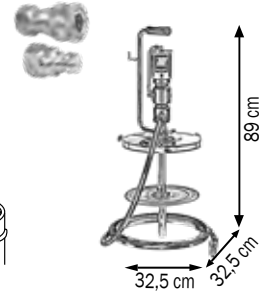

013-1155-020

Art. 013-1155-020

Grease transfer kit for drums 18-30 kg

Composed by:

Art.010-1036-000 Air-operated grease pump **R=14:1**

Art.014-1095-000 Handle

Art.014-1051-030 Lid Ø 320 mm

Art.014-1062-030 Follower plate Ø 310 mm

Art.906-0404-040 1SC 1/2" hose L. 4,0 m

Art.R30-0400-004 Ball valve F-F 1/2"

Art.F96-0100-402 Steel znt nipple M 1/2" BSP-M 1/4" BSP

Art.F96-0500-002 Quick coupler F 1/4"

Art.F96-0502-002 Quick coupler M 1/4"

			
013-1155-020	10,800	0,056	1

013-1155-050

Art. 013-1155-050

Grease transfer kit for drums 50-60 kg

Composed by:

Art.010-1038-000 Air-operated grease pump **R=14:1**

Art.014-1054-030 Lid Ø 420 mm

Art.014-1065-030 Follower plate Ø 400 mm