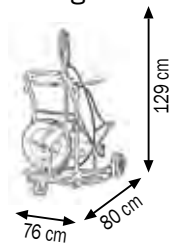

013-1122-000

Art. 013-1123-000

Wheeled grease kit suitable for drums 180–220 kg with hose reel

Composed by:

- Art.010-1030-000 Grease pump **R=70:1**
- Art.030-1398-000 3-wheels trolley
- Art.014-1056-030 Lid Ø 600 mm
- Art.014-1066-030 Follower plate Ø 590 mm
- Art.907-0122-015 2SC 1/4" hose – 1.5 m length
- Art.014-1081-013 Gun with flexible pipe and fitting with triple-swivelling joint 3/8"
- Art.070-1307-118 Hose reel with 2SC 1/4" hose **18.0 m** length

013-1123-000	66,700	0,246	3