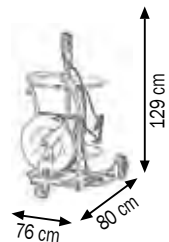

013-1123-000