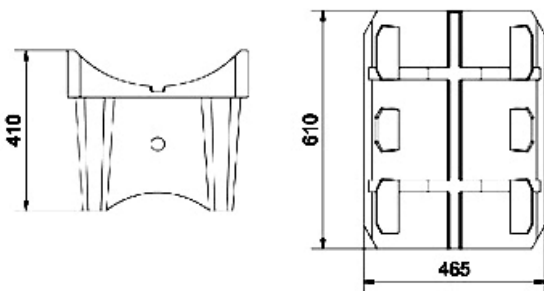

## Art. 023-1825-000

Polyethylene horizontal support to store 1 drum of 180-220 l

It can be positioned directly on the safety tanks  
It can be used to place a 220 l drum horizontally  
or, by turning it upside down, a 50 l drum

## Art. 023-1830-000

Polyethylene horizontal support to store 2 drums of 180-220 l

It can be positioned directly on the safety tanks  
to place two 220 l drums horizontally  
usable together with the 50/220 model  
to stack 220 l drums